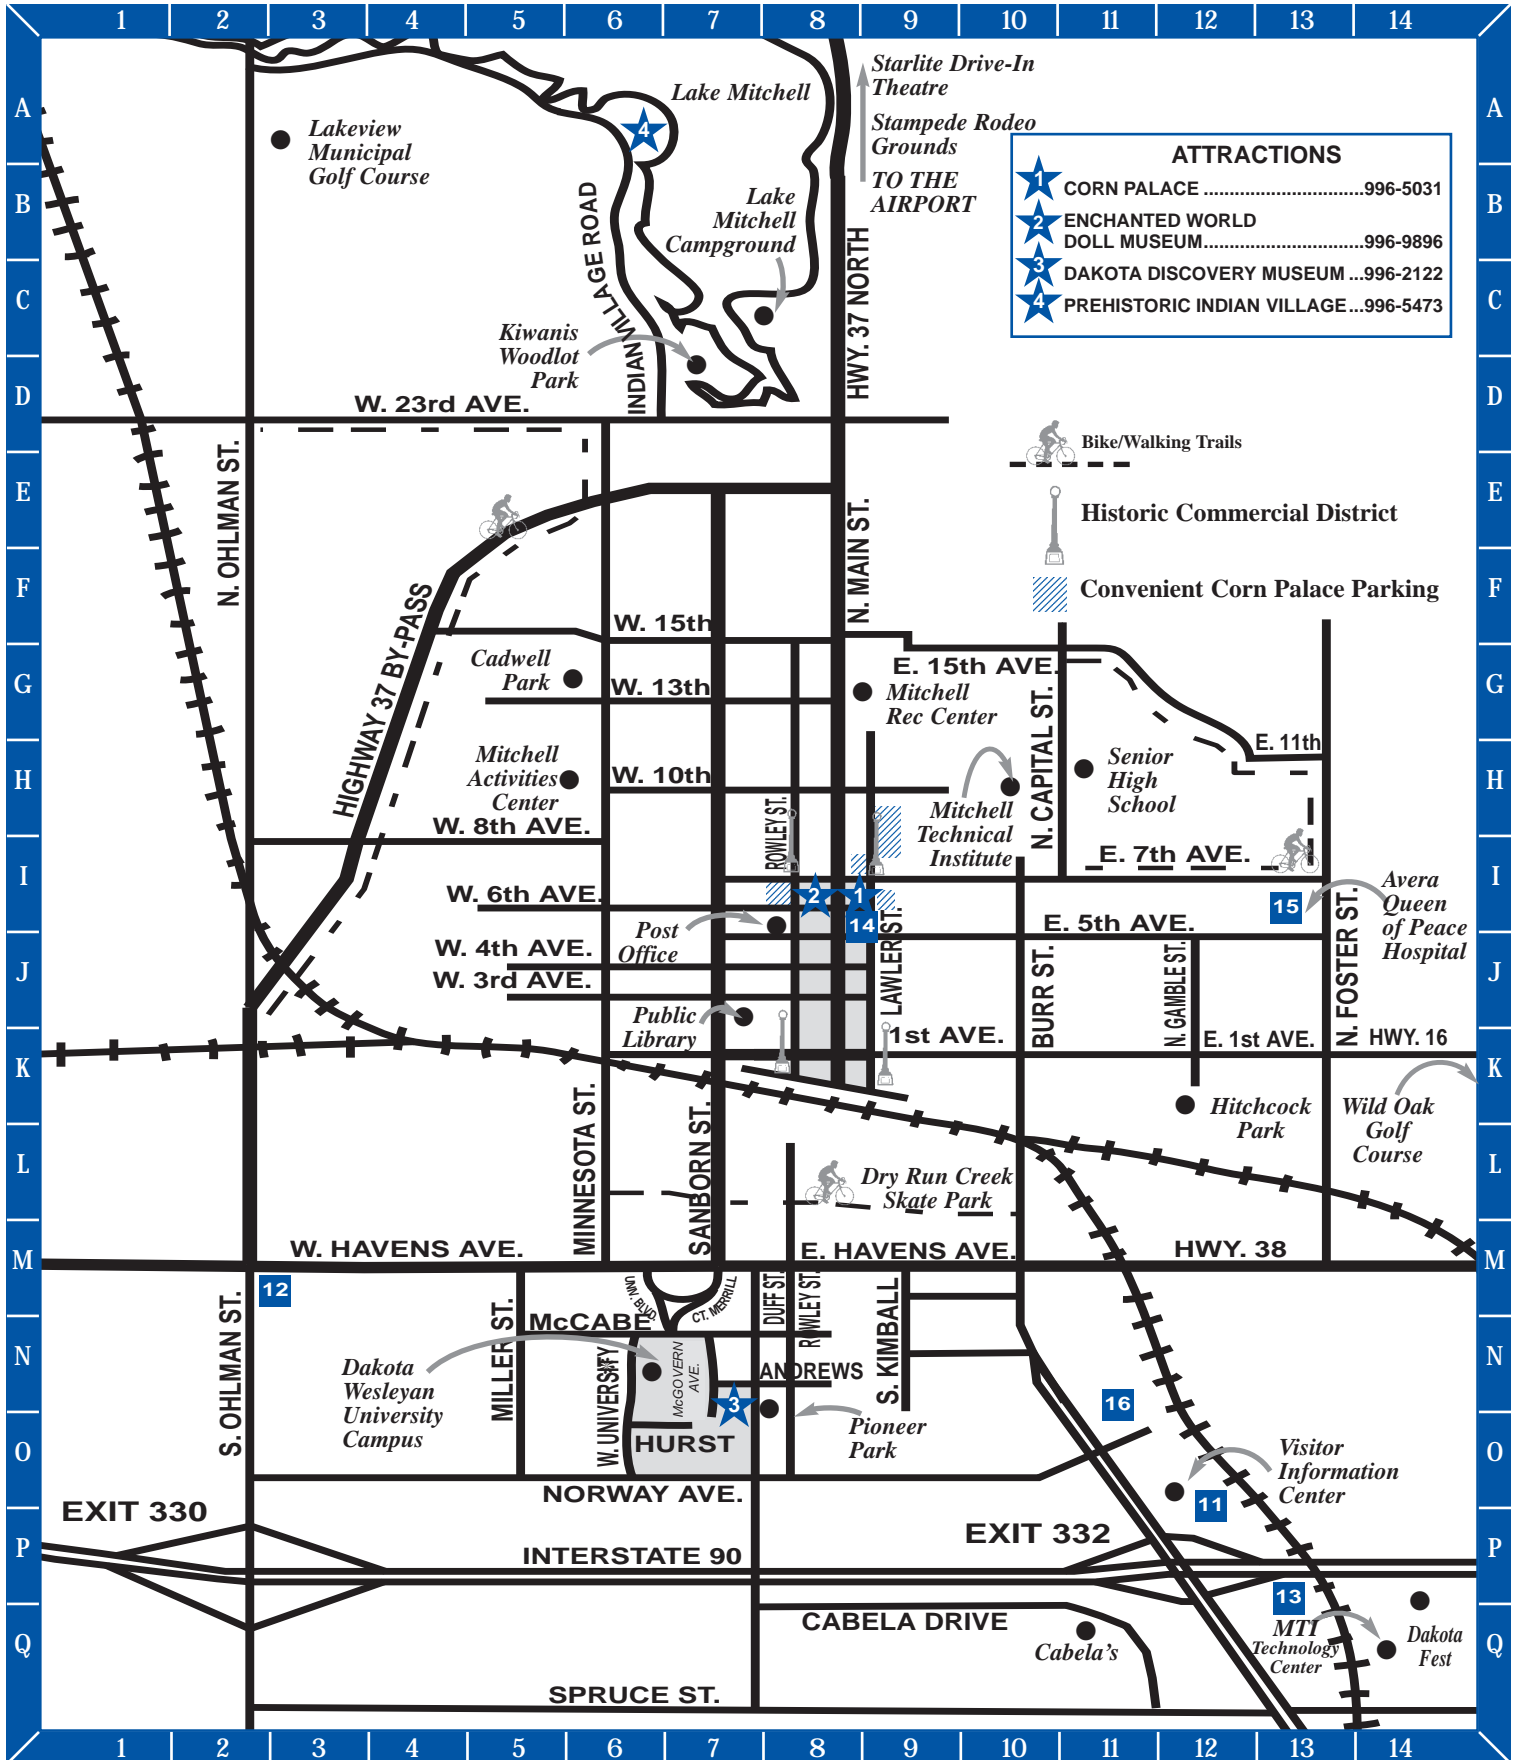

11

KINDER'S

- BREAKFAST
- LUNCH
- DINNER

Large Kids Menu • Senior Menu

Open 7 Days a Week 6:30am to 10pm

Corner of Hwy 37 & I-90 • Mitchell • 995-5081

10% off on your next visit with this coupon

12

Restaurant and Lounge located in the

Holiday Inn

Try our Great Steaks, Ribs Pasta, and Seafood!

1525 W. Havens Mitchell, SD 57301 (605)996-5556

Printed July 2006

12

Holiday Inn Convention Center
I-90 Exit 330 ■ Mitchell, SD ■ 605-996-6501

I-90 Exit 332 • 1920 Highland Way • Mitchell, SD
(605) 995-1575 • Toll Free: 866-252-2900